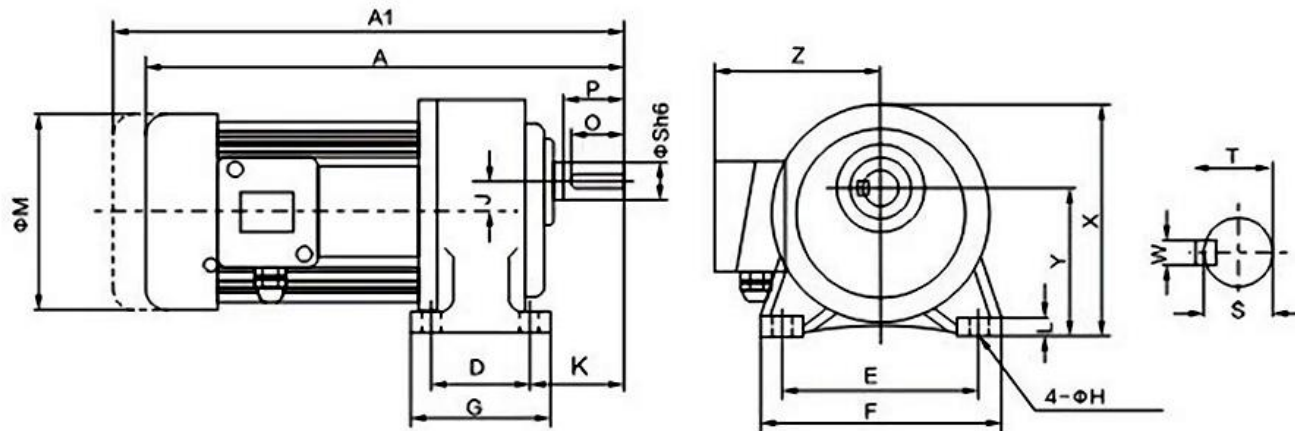

Basic Specification

Model	ATO-CH28-750-15-S-G1
Rated Power	750W (1 hp)
Rated Voltage	Single-phase 110V, 50/60Hz Single-phase 220V, 50/60Hz 3-phase 220V, 50/60Hz 3-phase 380-415V, 50/60Hz
Gear Ratio	3:1/ 5:1/ 10:1/ 15:1/ 20:1/ 25:1/ 30:1/ 40:1/ 45:1/ 50:1/ 60:1/ 70:1/ 80:1/ 90:1/ 100:1
Duty	Continuous running
Working Environment	Temperature 10°C~+40°C Humidity ≤90%
Pole	4P (6P)
Working Height	≤1000m
Standard	GB755/IEC-60034

750W Horizontal AC Gear Motor Dimensions (Unit: mm)

Gear Ratio	Shaft Diameter	A	D	E	F	G	H	J	K	L	M	X	Y	Z	S	P	Q	W	T	Weight (kg)
3~25	28	380	90	140	178	120	11	20.8	70	14	160	178	116	125	28	45	40	7	31	14.5
30~120	32	415	130	170	200	168	13	30.2	70	18	160	215	138.5	125	32	55	50	10	35	28

750W Vertical AC Gear Motor Dimensions (Unit: mm)

Gear Ratio	Shaft Diameter	A	D	E	F	G	H	J	K	L	M	Y	Z	S	P	Q	W	T	Weight (kg)
3~25	28	380	170	220	218	200	11	20.8	58	14	160	4	125	28	45	40	7	31	15
30~120	32	415	185	255	248	225	13	30	66	16	160	4	125	32	55	50	10	35	26.5